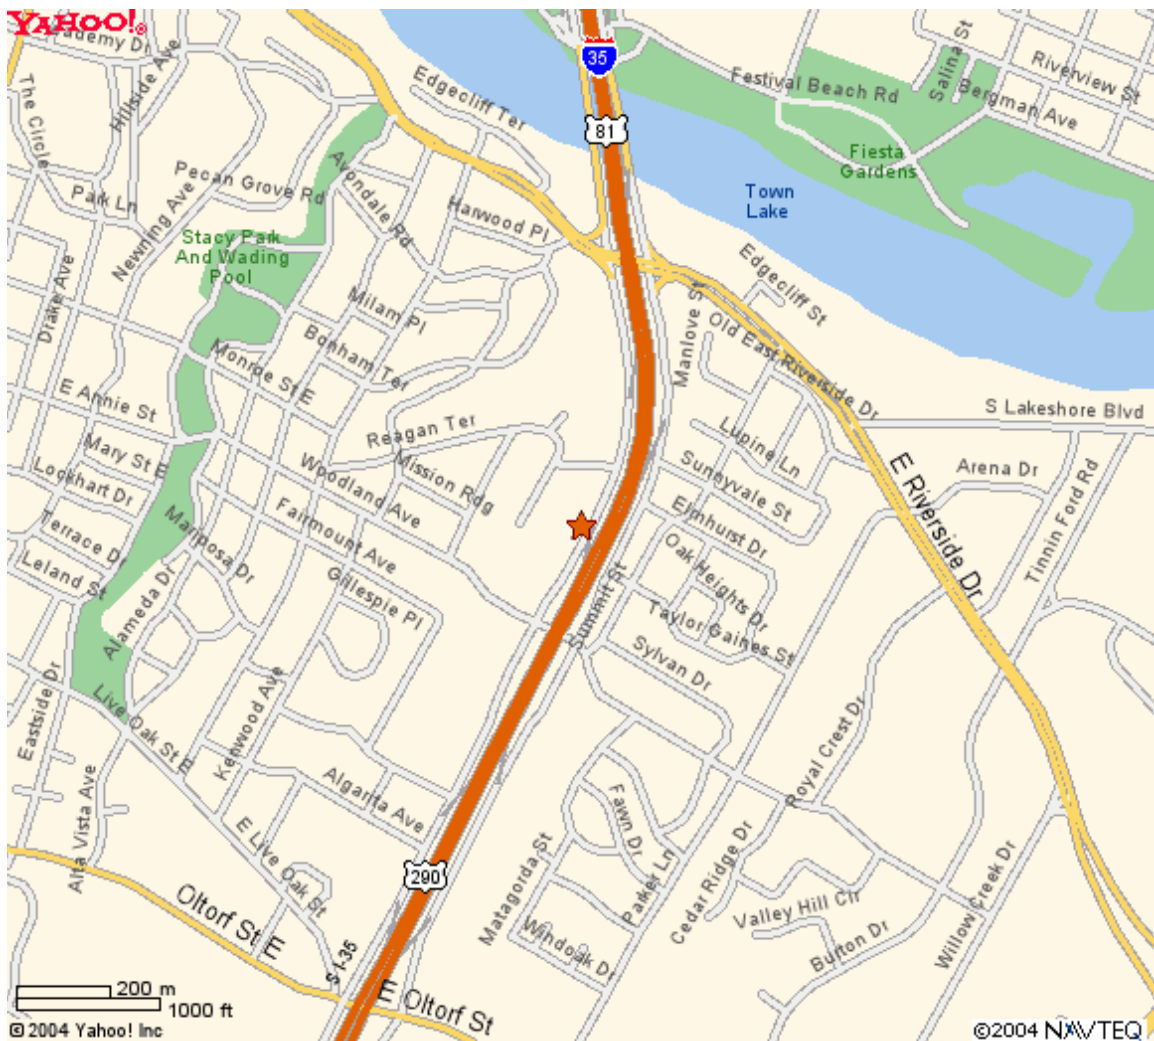

**Texas Section-ASCE Office
1524 South IH-35, Suite 180
Austin, TX 78704**

Directions:

From the South:

Heading north on I-35 take exit 233 (Riverside Drive); cross over the freeway and head south on the access road apx .5 mile. Just past Reagan Terrace take the first driveway on the right to the lower parking lot.

From the North:

Heading south on I-35 take exit 232B (Woodland). Just past Reagan Terrace take the first driveway on the right to the lower parking lot.

If you enter the building from the lower parking lot on the north side of the building, our suite is down the left-side hall (past "U.S. Security Assocs., Inc."). If you enter the building by crossing the catwalk from the upper parking lot that fronts I-35, take the elevator down to the first floor, take the hallway on the right and turn right down the hallway that is just before the lobby.