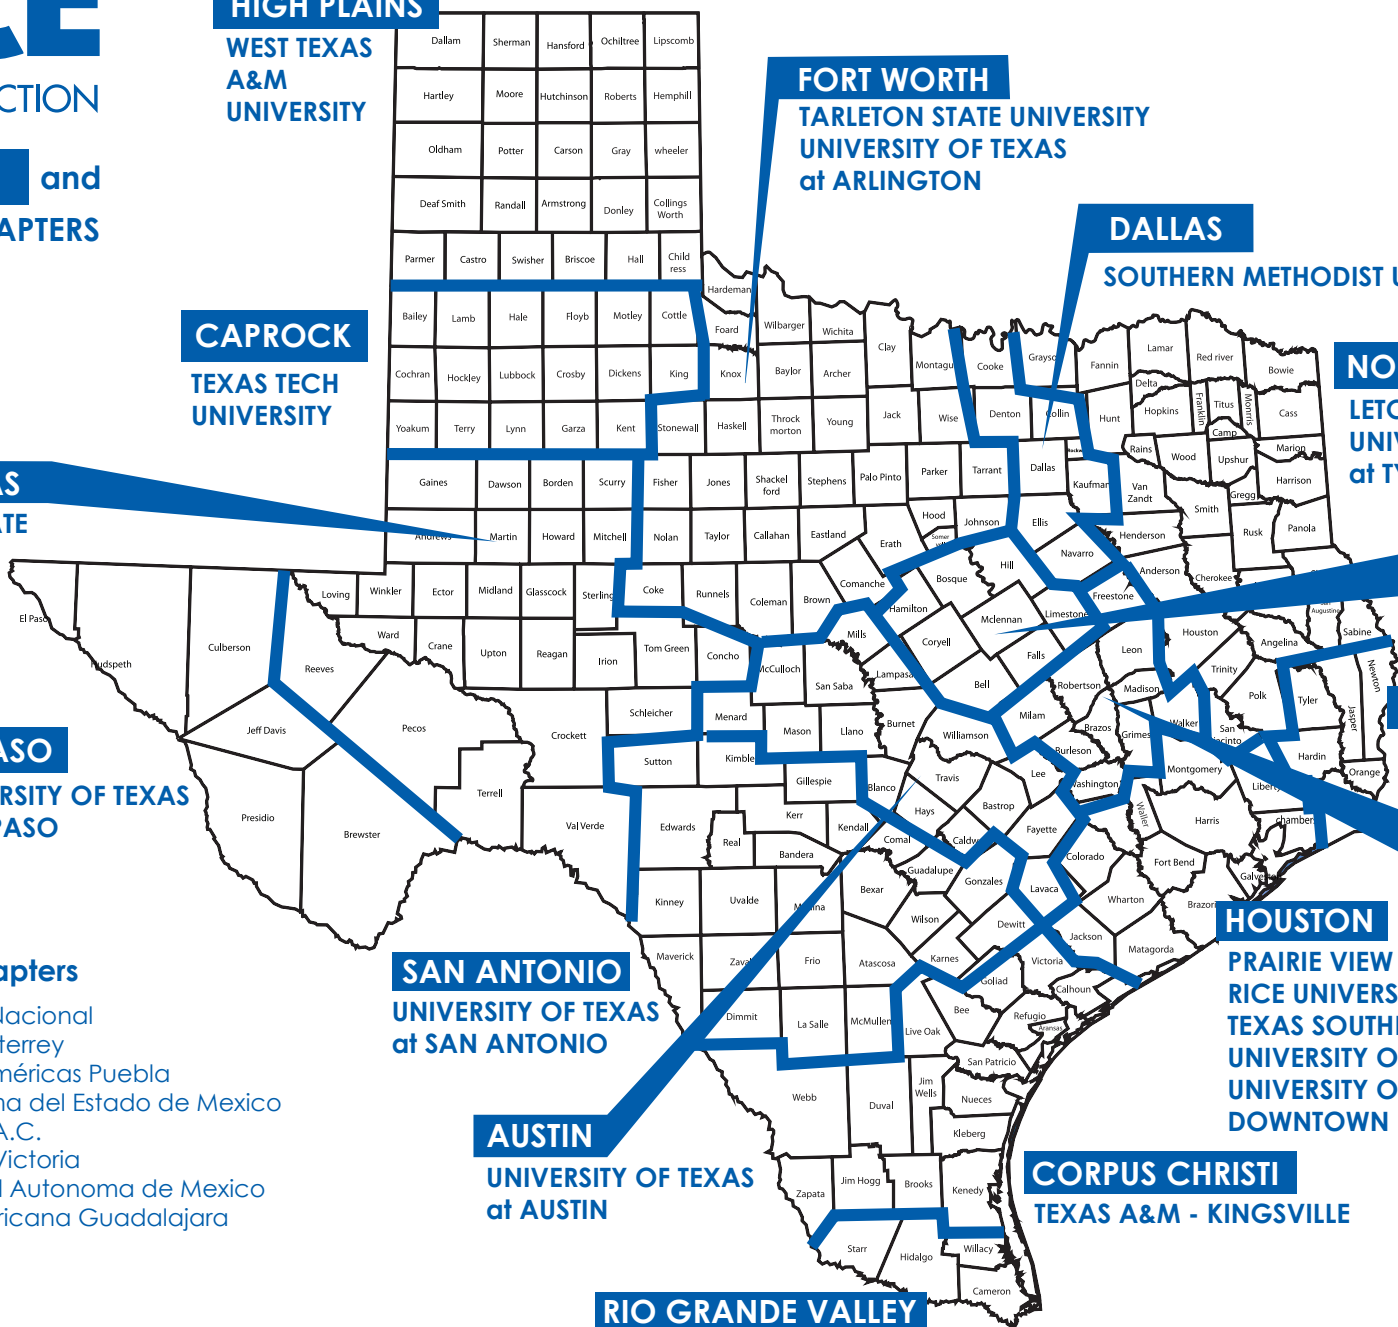

CAPROCK

TEXAS TECH UNIVERSITY

NORTHEAST TEXAS

**LETOURNEAU UNIVERSITY
UNIVERSITY OF TEXAS at TYLER**

WEST TEXAS

ANGELO STATE UNIVERSITY

CENTRAL TEXAS

EL PASO

UNIVERSITY OF TEXAS at EL PASO

SOUTHEAST TEXAS

LAMAR UNIVERSITY

BRAZOS

TEXAS A&M UNIVERSITY

HOUSTON

**PRAIRIE VIEW A&M UNIVERSITY
RICE UNIVERSITY
TEXAS SOUTHERN UNIVERSITY
UNIVERSITY OF HOUSTON
UNIVERSITY OF HOUSTON - DOWNTOWN**

SAN ANTONIO

UNIVERSITY OF TEXAS at SAN ANTONIO

AUSTIN

UNIVERSITY OF TEXAS at AUSTIN

CORPUS CHRISTI

TEXAS A&M - KINGSVILLE

RIO GRANDE VALLEY

UNIVERSITY OF TEXAS - RIO GRANDE VALLEY

Mexico Student Chapters

- Instituto Politecnico Nacional
- Tecnológico de Monterrey
- Universidad de las Américas Puebla
- Universidad Autonoma del Estado de Mexico
- Universidad La Salle A.C.
- Universidad La Salle Victoria
- Universidad Nacional Autonoma de Mexico
- Universidad Panamericana Guadalajara